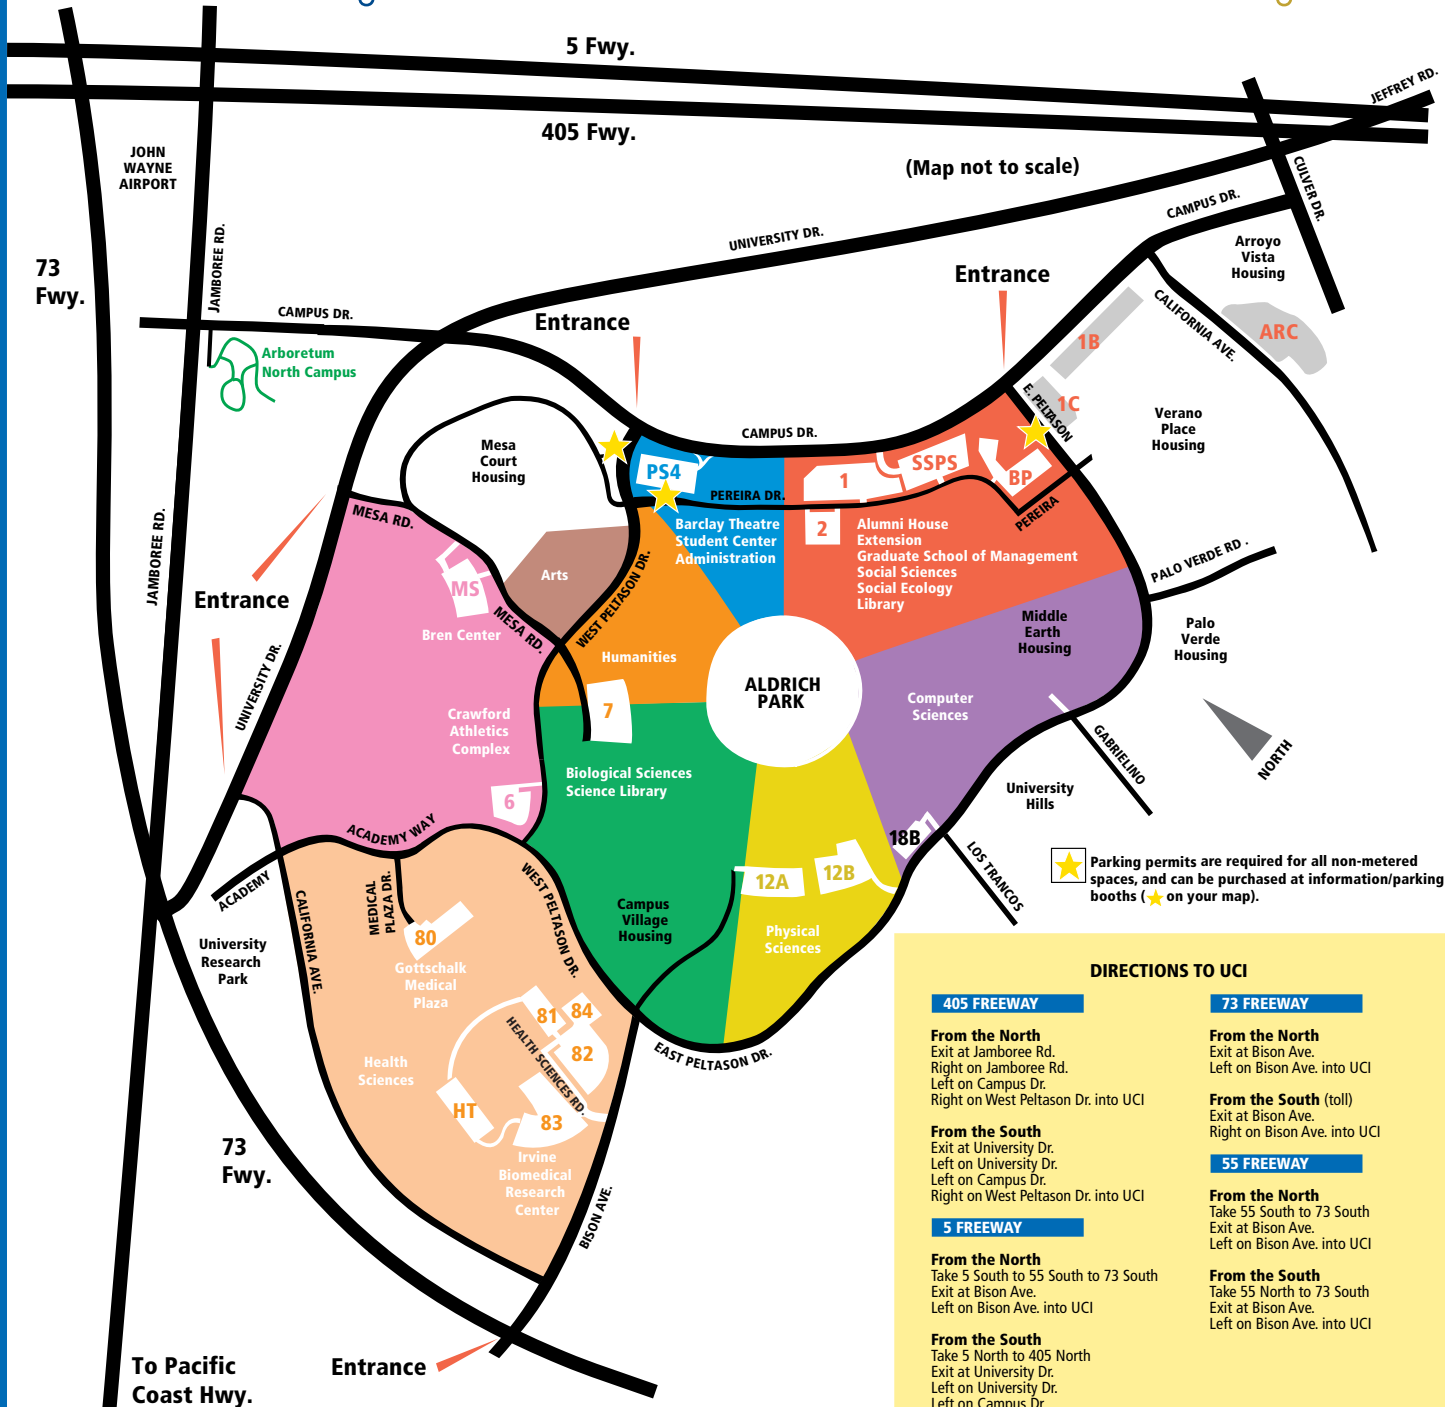

University of California, Irvine Preferred Visitor Parking

★ Parking permits are required for all non-metered spaces, and can be purchased at information/parking booths (★ on your map).

DIRECTIONS TO UCI

405 FREEWAY

From the North
Exit at Jamboree Rd.
Right on Jamboree Rd.
Left on Campus Dr.
Right on West Peltason Dr. into UCI

From the South
Exit at University Dr.
Left on University Dr.
Left on Campus Dr.
Right on West Peltason Dr. into UCI

5 FREEWAY

From the North
Take 5 South to 55 South to 73 South
Exit at Bison Ave.
Left on Bison Ave. into UCI

From the South
Take 5 North to 405 North
Exit at University Dr.
Left on University Dr.
Left on Campus Dr.
Right on West Peltason Dr. into UCI

73 FREEWAY

From the North
Exit at Bison Ave.
Left on Bison Ave. into UCI

From the South (toll)
Exit at Bison Ave.
Right on Bison Ave. into UCI

55 FREEWAY

From the North
Take 55 South to 73 South
Exit at Bison Ave.
Left on Bison Ave. into UCI

From the South
Take 55 North to 73 South
Exit at Bison Ave.
Left on Bison Ave. into UCI